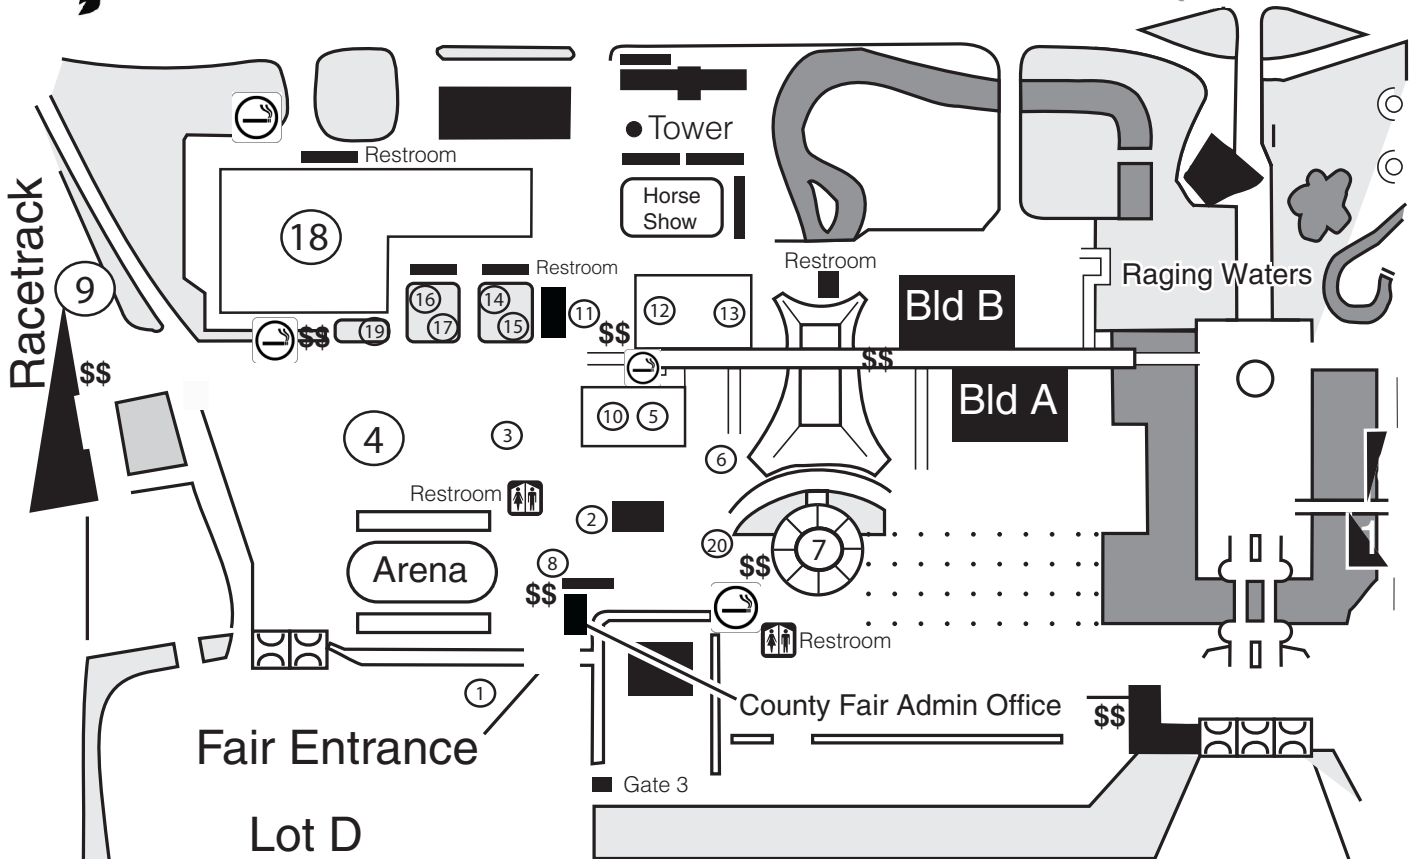

# SACRAMENTO COUNTY FAIR

Levee Road

- 1 - Fair Entrance
  - 2 - Tobacco Free Food Court
  - 3 - First Aid/Lost & Found
  - 4 - Carnival
  - 5 - Exhibits
  - 6 - Community Stage
  - 7 - Kids' Carnival
  - 8 - Chrysler/Dodge Display
  - 9 - Harness Racing
  - 10 - Fun with Physics
  - 11 - Golden I Stage
  - 12 - Avenue of Shops
  - 13 - Pet Expo & Stunt Dogs
  - 14 - Boot Camp
  - 15 - Chrysler/Dodge Sunflower Saddle Ranch
  - 16 - Metro Farm
  - 17 - Pony Rides & Petting Zoo
  - 18 - Livestock Pavilion
  - 19 - Wheelchair Charge Station
  - 20 - Wheelchair Charge Station
- ☞ Designated Smoking Area  
 \$\$ ATM  
 Electronic Recycling - LOT D

EXPOSITION BLVD

CHALLENGE WAY

## It's the Place To Bee!

HERITAGE LANE